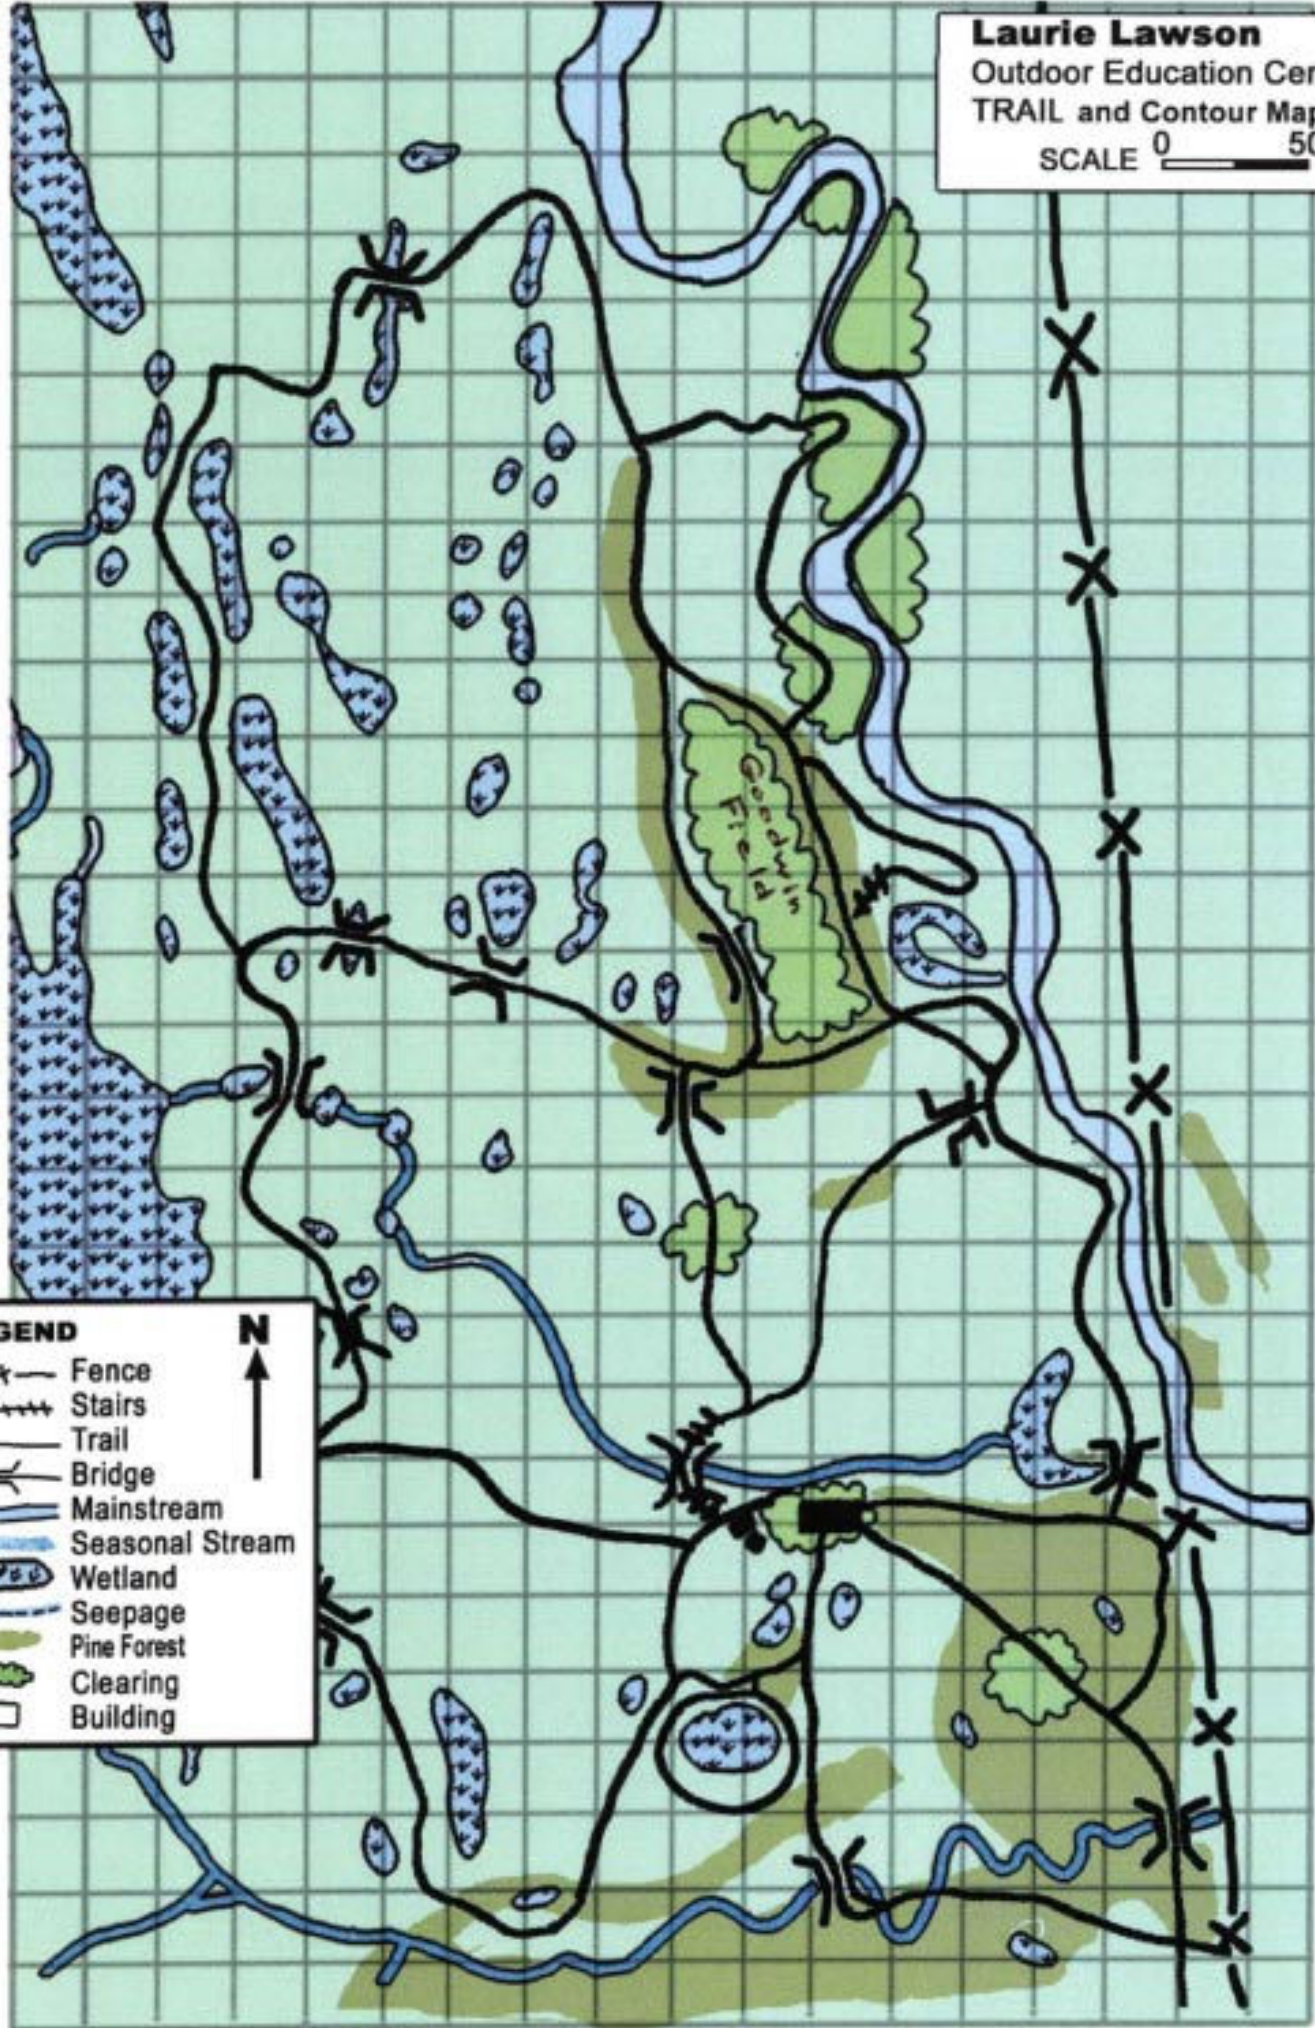

Laurie Lawson
 Outdoor Education Centre
 TRAIL and Contour Map
 SCALE 0 50

LEGEND

	Fence
	Stairs
	Trail
	Bridge
	Mainstream
	Seasonal Stream
	Wetland
	Seepage
	Pine Forest
	Clearing
	Building

N
↑

A B C D E F G H I J K L M N O P Q R

25
24
23
22
21
20
19
18
17
16
15
14
13
12
11
10
9
8
7
6
5
4
3
2
1